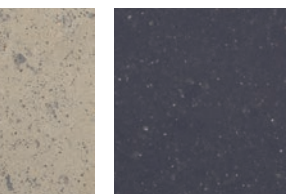

AMA BLACK
P

PERLINO
C P B

BOTTICINO
C P B

VANILLE
P

ARENA
P

MOKA
P

DUNE
C P

FUNCTIONAL COOL
C P

FUNCTIONAL DIM
C P

FUNCTIONAL WARM
C P

LAND
C P

CLAY
C P

CONCRETE ICE
P

CONCRETE BEIGE
P

CONCRETE DARK
P

CENIZA
P

PLOMO
P

TITÁNEO
P

SMOKE GRAY
P

AZABACHE
P

NOCTURNO
P

NEW PASSION
P

ZEMENT WHITE
C

ZEMENT ICE
C

ZEMENT BEIGE
C

ZEMENT GRAY
C

C GLACÉ
P POLISHED
B BIO